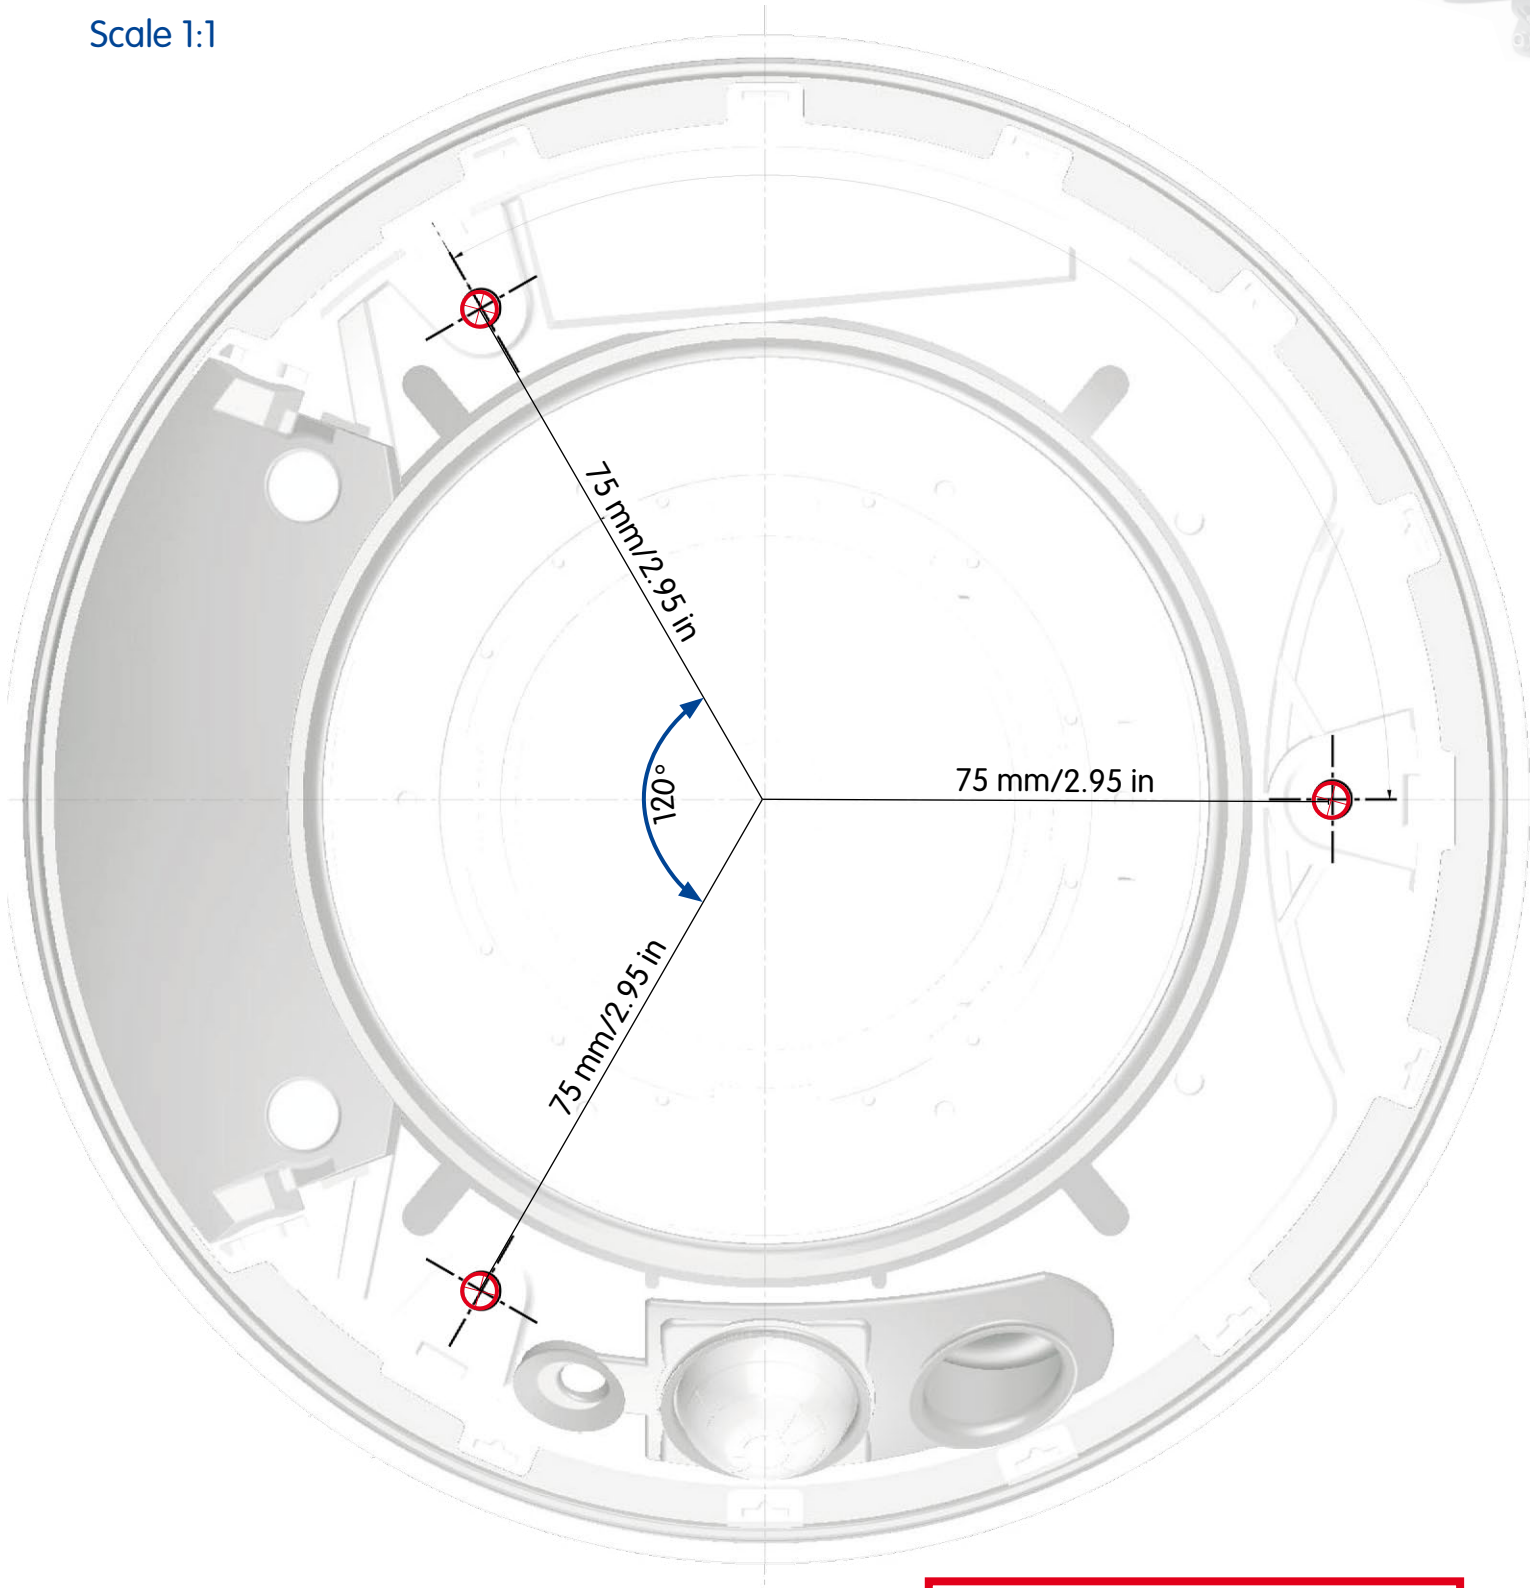

Drilling Template

D15Di DualDome

Scale 1:1

The HiRes Video Company

⊗ Drill holes for mounting screws 4.5 mm diam.

**Always copy or
print at 100% of
original size!**

Drilling Template

D15 Outdoor Wall Mount